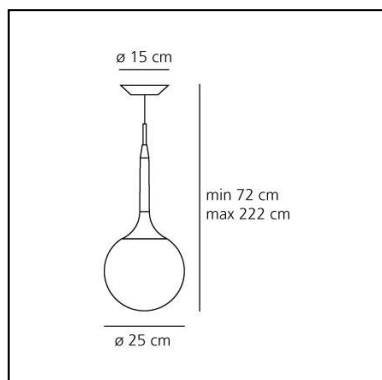

LUMINAIRE

- Watt: **77W**
- Voltage: **220V-240V**
- Delivered lumens output: **1065lm**
- CCT: **3000K**
- Efficiency: **81%**
- Efficacy: **14.52lm/W**
- CRI: **100**

Notes

Adjustment of the luminous intensity only with dimmable bulbs.

DESCRIPTION

The spherical diffuser design is enhanced by a removable-fitting and tapering luminous stem, that makes a sweet transition from the strong diffuser light to the blind lamp structure area. Ceiling rose and stem in thermoplastic resin, blown glass diffuser.

PRODUCT CODE: 1053010A

FEATURES

- Article Code: **1053010A**
- Colour: **White**
- Installation: **Suspension**
- Material: **Blown glass, polycarbonate**
- Series: **Design Collection**
- Environment: **Indoor**
- Area contract: **Hospitality, Retail, Residential**
- Emission: **Diffused**
- design by: **Michele De Lucchi, Huub Ubbens**

DIMENSIONS

- Height: **cm 72**
- Diameter: **cm 25**
- Base Diameter: **cm 15**
- Max Height from ceiling: **cm 222**
- Glow Wire Test: **750°**

NOT INCLUDED SOURCES

- Category: **HALO**
- Number: **1**
- Watt: **77 W**
- Socket: **E27**
- Color temperature (K): **3000 K**
- Class: **A**

ALTERNATIVE SOURCES